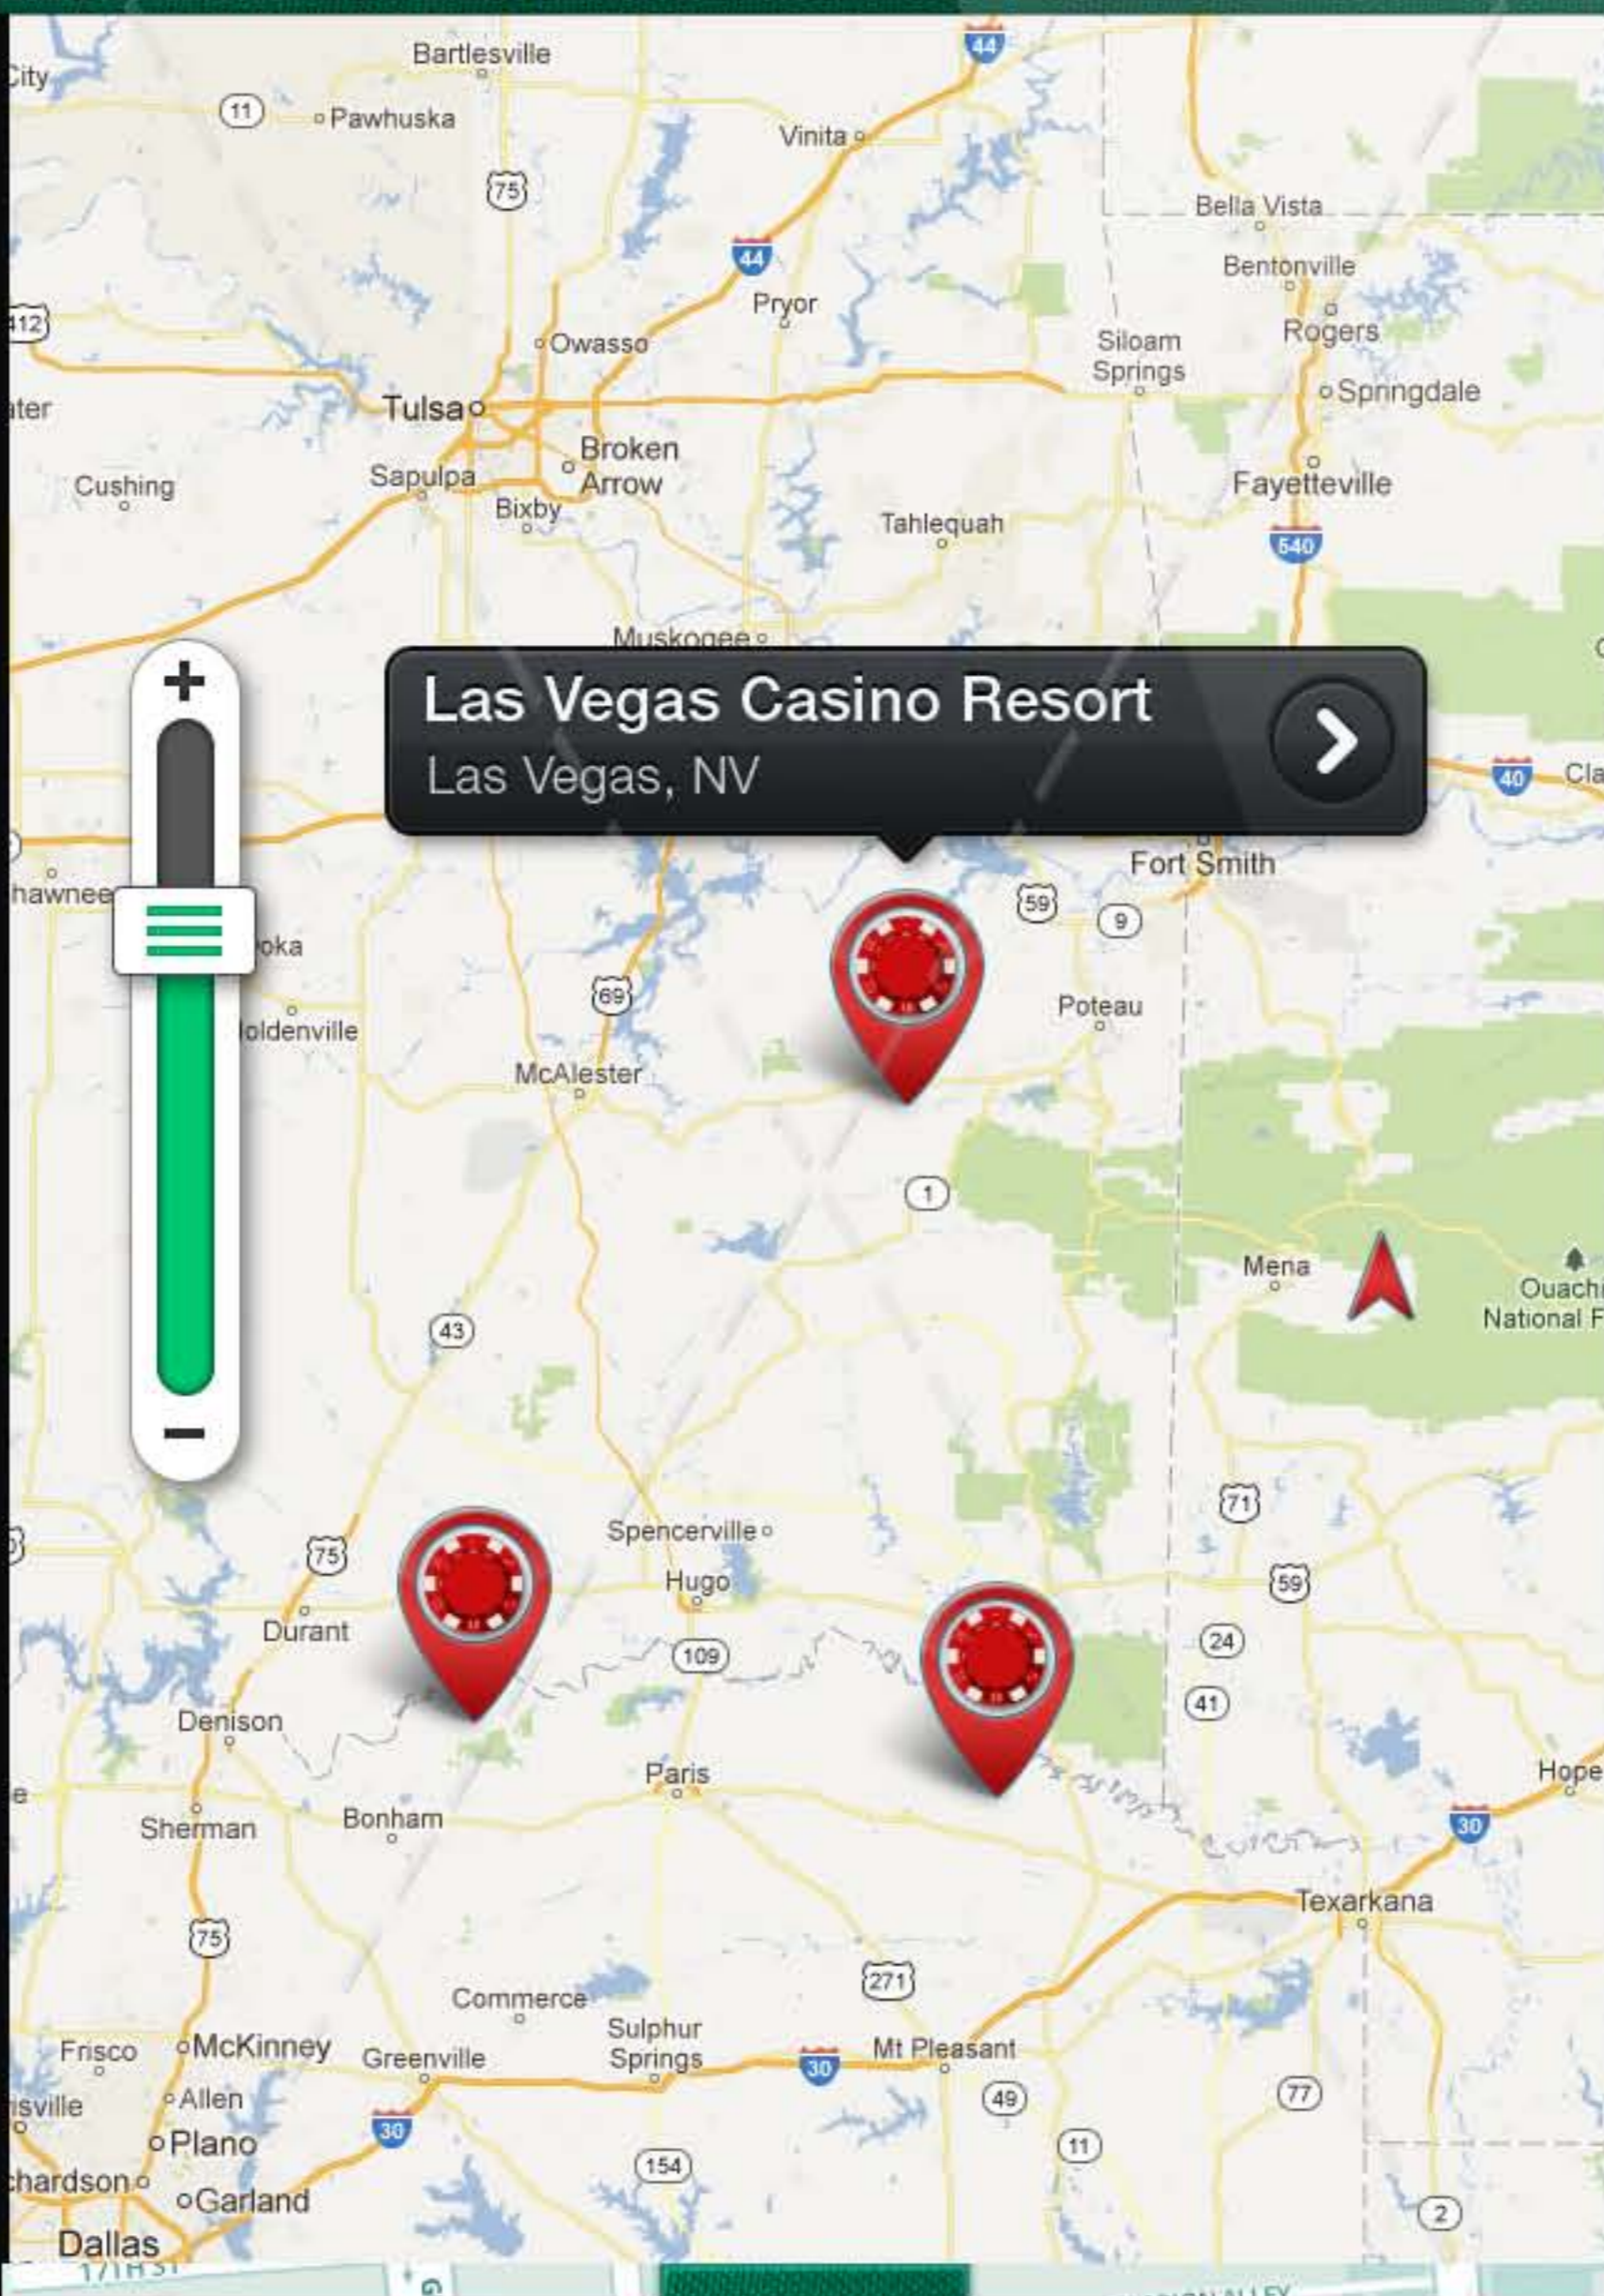

Search

Poker Player

MAIN MENU

Home

Popular

Around Me 8

Recent 11

Poker Game 01

FAVORITES

Poker Game 02

Poker Game 03

Poker Game 04

Ma
Re

M T V
★ ★ ★

M T V
★ ★ ★

M T V
★ ★ ★

M T V
★ ★ ★

Poker Roo

POKERPLAY

- Poker Rooms
- Locations
- Tournaments
- Series Events
- Settings

KLM SAMPLE FOR POKERPLAY

POKERPLAY

APP

Back **POKERPLAY** Edit