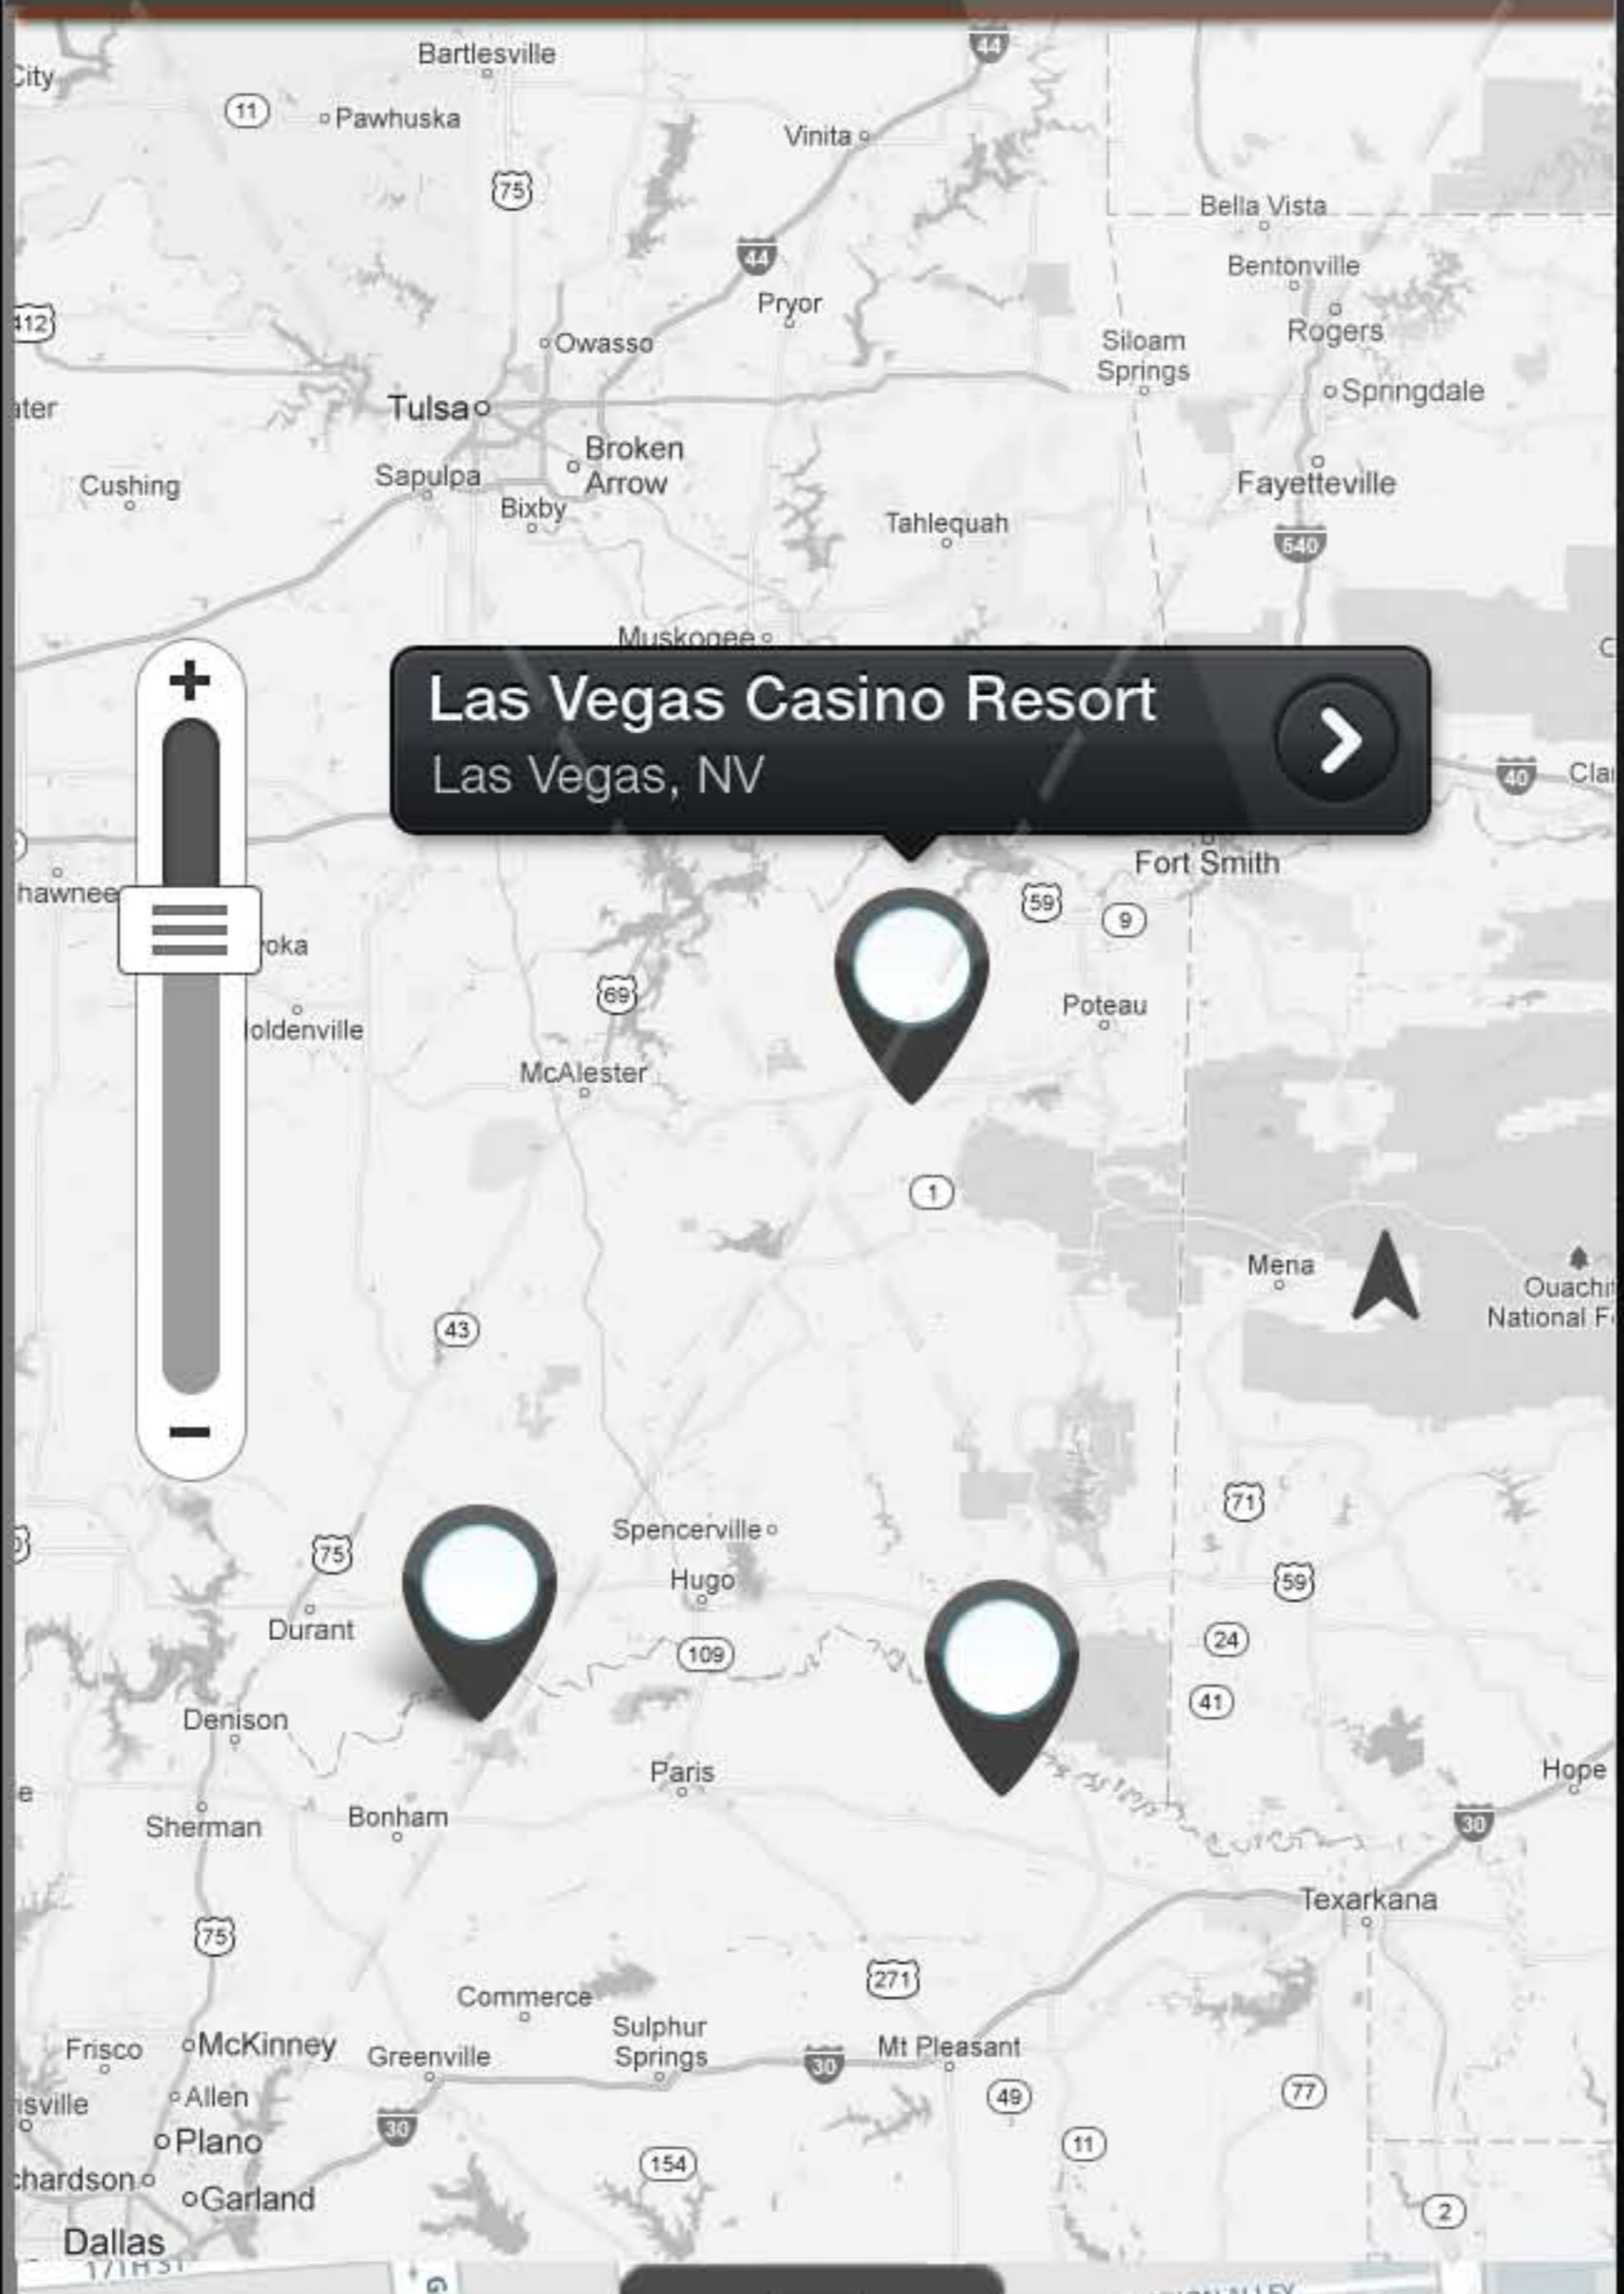

KLM SAMPLE FOR POKERPLAY

SPLASH SCREEN

Back

APP TITLE

Edit

Las Vegas Casino Resort

Las Vegas, NV

Call

Map

Manager

Pics

Rooms

Reviews

Favorites

Logo

Daily Tournaments

KLM SAMPLE FOR POKERPLAY

POKERPLAY

APP

KLM SAMPLE FOR POKERPLAY

POKERPLAY APP

POKERPLAY

Las Vegas Casino Resort

Las Vegas, NV

KLM SAMPLE FOR POKERPLAY

Back

POKERTRIP

Edit

Poker Rooms

Locations

Tournaments

Series Events