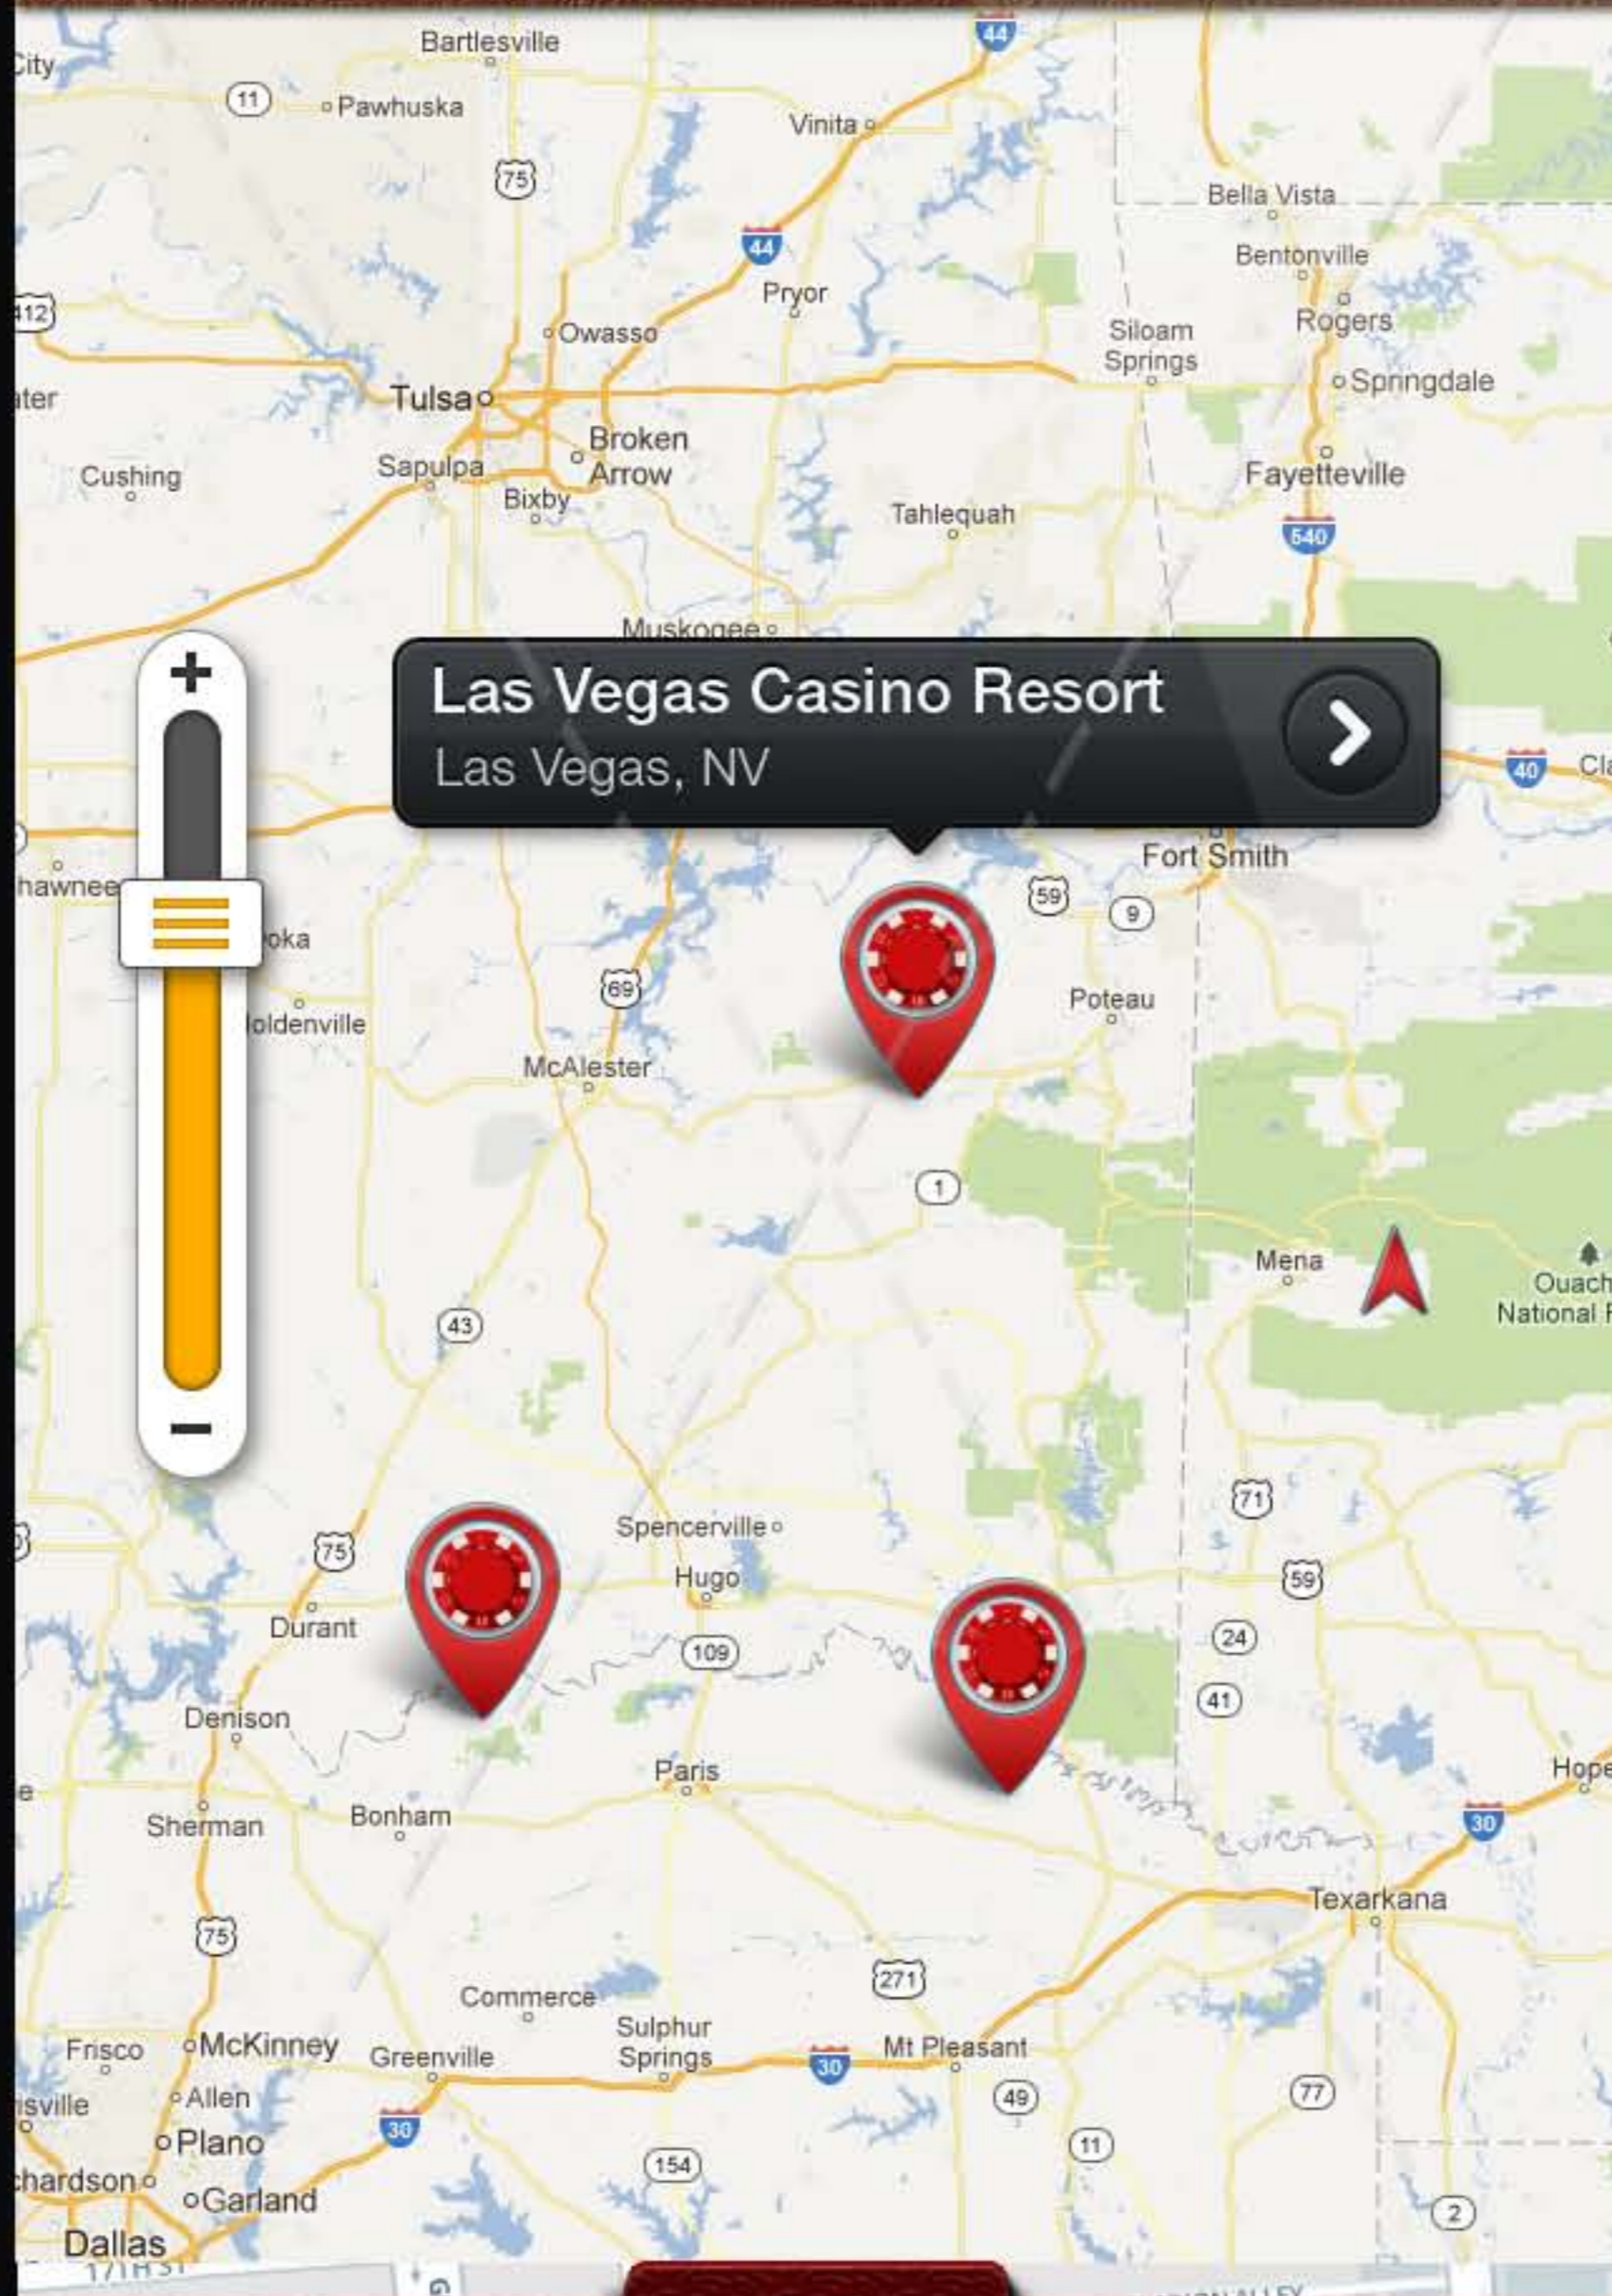

Las Vegas Casino Resort

Las Vegas, NV

- Call
- Map
- Manager
- Pics
- Rooms
- Reviews
- Favorites
- Logo

Daily Tournaments

Day/Time 1 PM & 7 PM	Buy In	Game
M T W T F S S ★ ★ ★ ★ ★ ★ ★	\$125.00	NL Holdem
M T W T F S S ★ ★ ★ ★ ★ ★ ★	\$125.00	NL Holdem
M T W T F S S ★ ★ ★ ★ ★ ★ ★	\$250.00	NL Holdem
M T W T F S S ★ ★ ★ ★ ★ ★ ★	\$500.00	NL Holdem

KLM SAMPLE FOR POKERPLAY

Back

POKERTRIP

Edit

Poker Rooms

Locations

Tournaments

Series Events